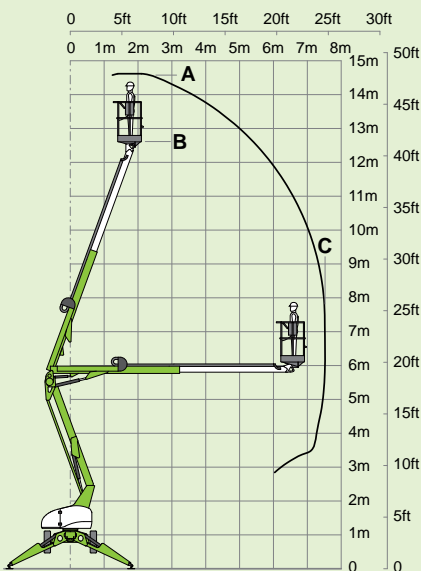

niftylift

150T

(A) 14.7m
48ft 6in

(B) 12.7m
42ft

(C) 7.55m
25ft

225kg
500lbs

1.4m x 0.7m
4ft 7in x 2ft 4in

(D) 2m
6ft 7in

(F) 1.6m
5ft 3in

(G) 3.8m
12ft 6in

(J) 5.55m
18ft 3in

1775kg
3915lbs

niftylift

Chalkdell Drive, Shenley Wood,
Milton Keynes, MK5 6GF
England, United Kingdom
+44 (0)1908 223456
sales@niftylift.com
www.niftylift.com