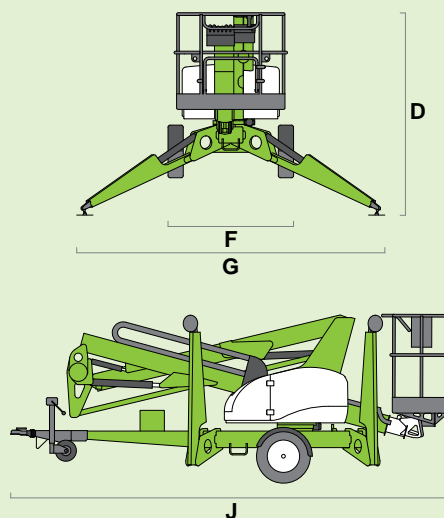

niftylift

150T

(A) 14.7m
48ft 6in

(B) 12.7m
42ft

(C) 7.55m
25ft

225kg
500lbs

1.4m x 0.7m
4ft 7in x 2ft 4in

(D) 2m
6ft 7in

(F) 1.6m
5ft 3in

(G) 3.8m
12ft 6in

(J) 5.55m
18ft 3in

1775kg
3915lbs

niftylift

Chalkdell Drive, Shenley Wood,
Milton Keynes, MK5 6GF
England, United Kingdom
+44 (0)1908 223456
sales@niftylift.com
www.niftylift.com